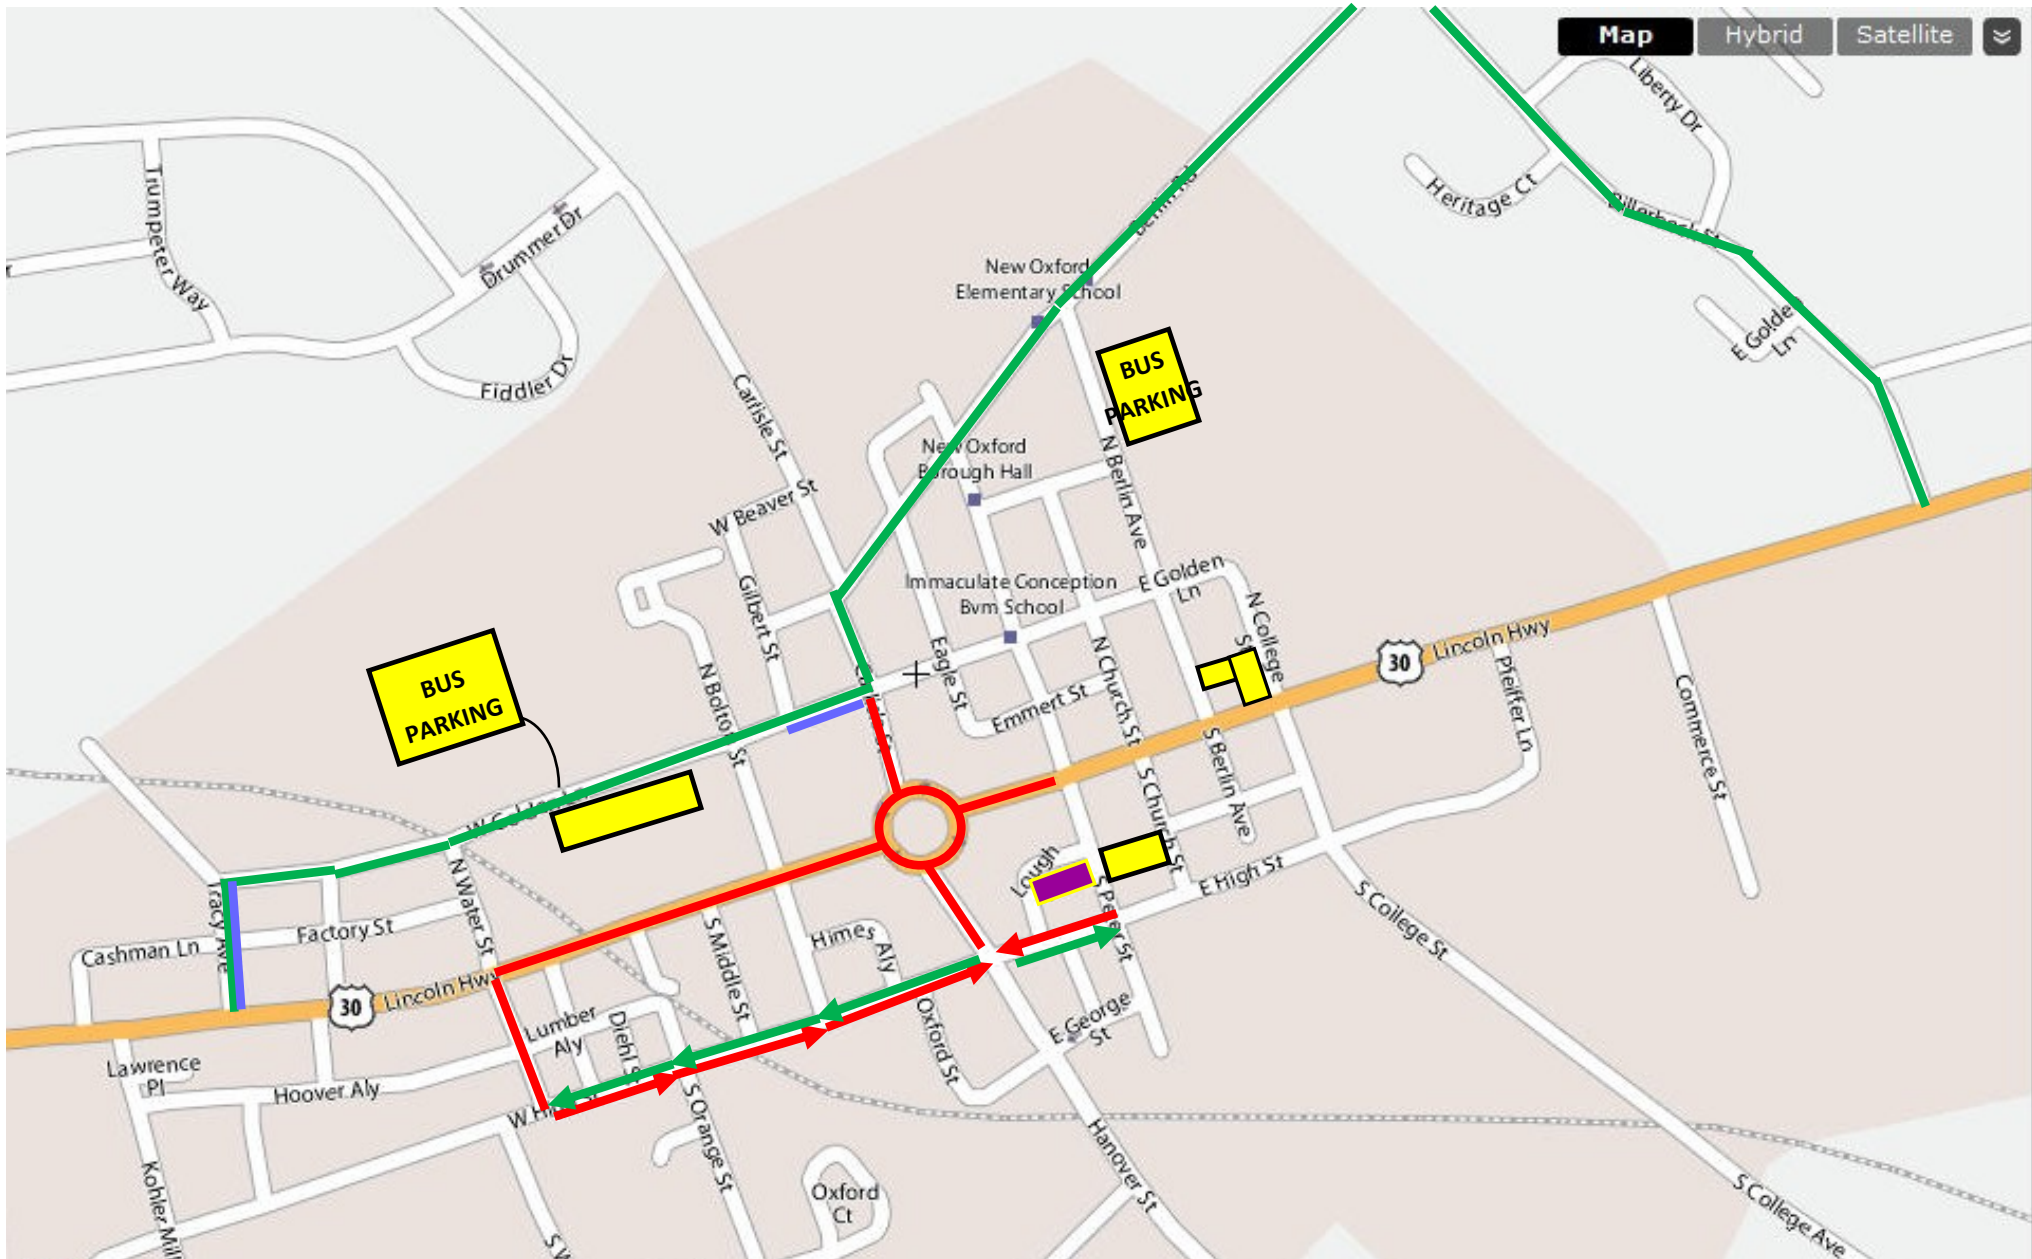

Liberation of New Oxford—Road Closures, Detours, No Parking, and Event Parking

- | | | | | | |
|--|------------------------------------|---|-----------------------------------|---|-----------------|
|  | Road Closed and NO PARKING |  | Car Detour |  | Veteran Parking |
|  | Road Closed in Direction of Arrows |  | Car Detour in Direction of Arrows |  | Event Parking |
|  | No Parking | | | | |